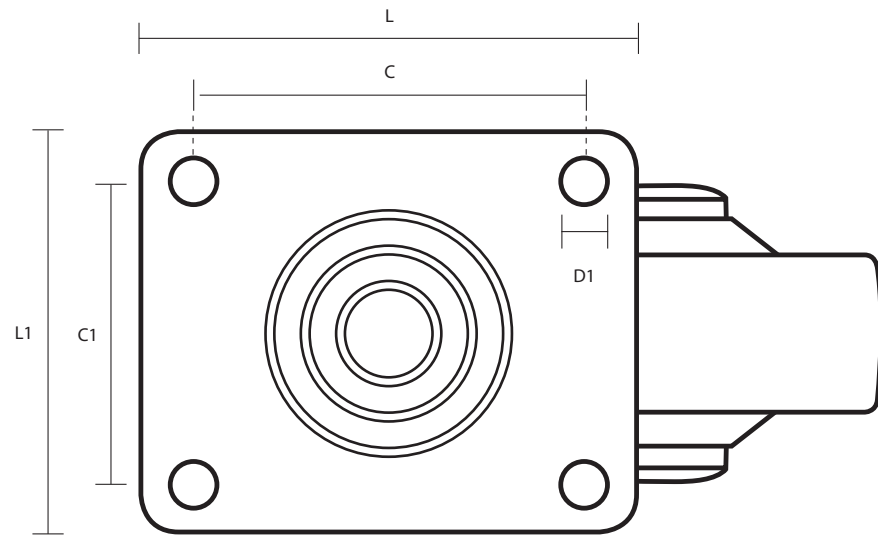

# GS1254 (125mm Swivel Synthetic Castor Grey Rubber Wheel)

Castor Dimensions - Key		
D	Wheel Diameter	125mm
L	Plate Dimension Length (mm)	95mm
L1	Plate Dimension Width (mm)	70mm
C	Plate Hole Centres length (mm)	76/70mm
C1	Plate Hole Centres width (mm)	50/44.5mm
D1	Plate Hole Diameter (mm)	8mm
H	Total Castor Height (mm)	164mm
W	Tread Width (mm)	30mm
R	Swivel Radius (mm)	105mm