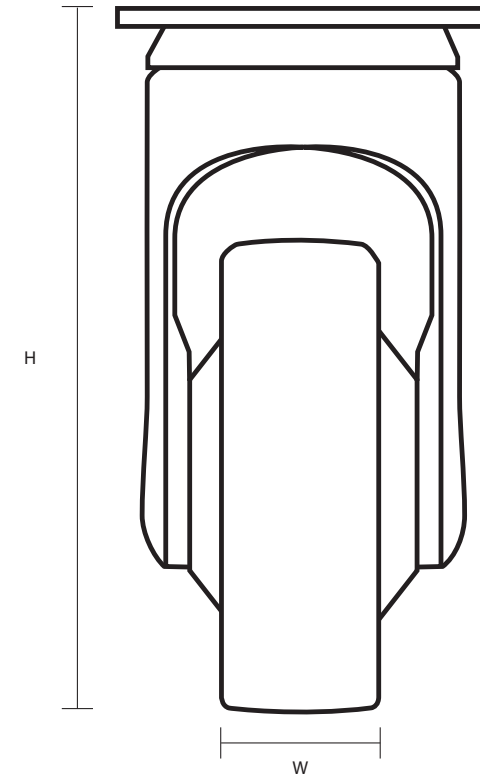

# GS1254 (125mm Swivel Synthetic Castor Grey Rubber Wheel)

Castor Dimensions - Key		
D	Wheel Diameter	125mm
L	Plate Dimension Length (mm)	95mm
L1	Plate Dimension Width (mm)	70mm
C	Plate Hole Centres length (mm)	76/70mm
C1	Plate Hole Centres width (mm)	50/44.5mm
D1	Plate Hole Diameter (mm)	8mm
H	Total Castor Height (mm)	164mm
W	Tread Width (mm)	30mm
R	Swivel Radius (mm)	105mm