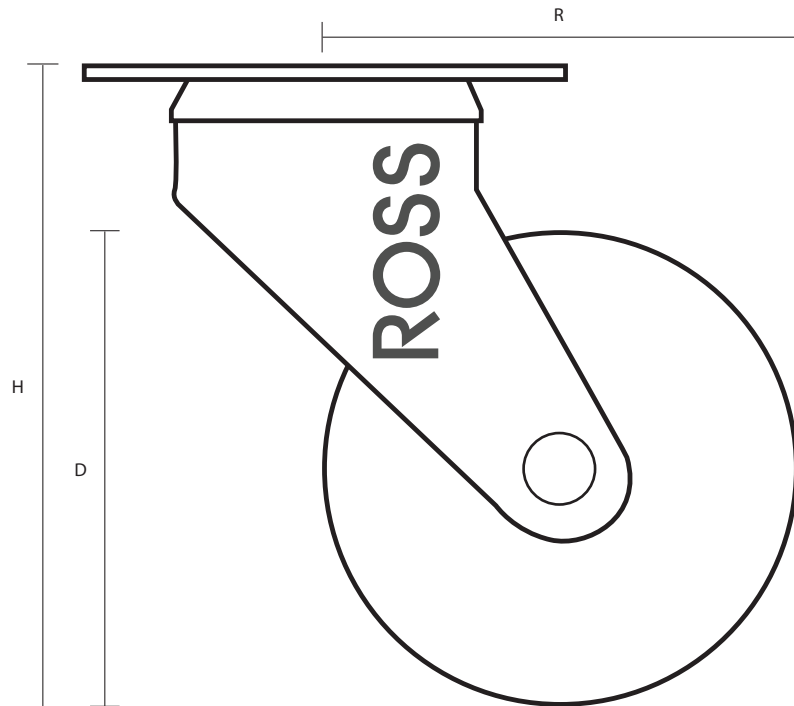

# GS1254 (125mm Swivel Synthetic Castor Grey Rubber Wheel)

Castor Dimensions - Key		
D	Wheel Diameter	125mm
L	Plate Dimension Length (mm)	95mm
L1	Plate Dimension Width (mm)	70mm
C	Plate Hole Centres length (mm)	76/70mm
C1	Plate Hole Centres width (mm)	50/44.5mm
D1	Plate Hole Diameter (mm)	8mm
H	Total Castor Height (mm)	164mm
W	Tread Width (mm)	30mm
R	Swivel Radius (mm)	105mm